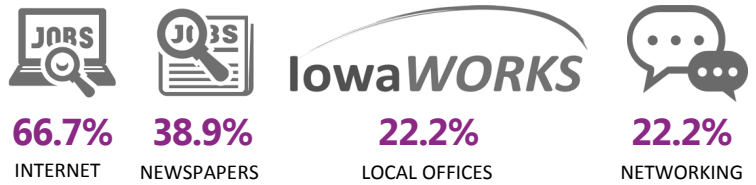

TOP SITES SEARCHED

indeed.com
monster.com
iowajobs.org
linkedin.com

25.5%

USE **Iowa WORKS Centers** TO LOOK FOR JOB OPPORTUNITIES

TOP SOURCES USED BY THE EMPLOYED LIKELY TO CHANGE

TOP SOURCES USED BY THE UNEMPLOYED LIKELY TO ACCEPT

JOB SEARCH RESOURCE USAGE BY DEMOGRAPHICS

Over **71%** of respondents ages **25 to 44** use the internet for job searches

Nearly **1/3** of respondents ages **45 to 64** use IowaWORKS Centers to search for jobs