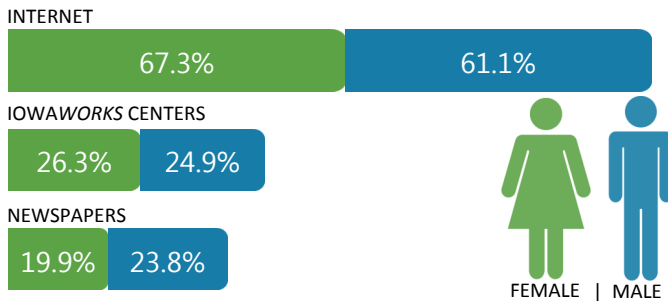

TOP SITES SEARCHED

indeed.com
monster.com
iowajobs.org
linkedin.com

25.5%

USE **Iowa WORKS Centers** TO LOOK FOR JOB OPPORTUNITIES

TOP SOURCES USED BY THE EMPLOYED LIKELY TO CHANGE

TOP SOURCES USED BY THE UNEMPLOYED LIKELY TO ACCEPT

JOB SEARCH RESOURCE USAGE BY DEMOGRAPHICS

Over **71%** of respondents ages **25 to 44** use the internet for job searches

Nearly **1/3** of respondents ages **45 to 64** use IowaWORKS Centers to search for jobs