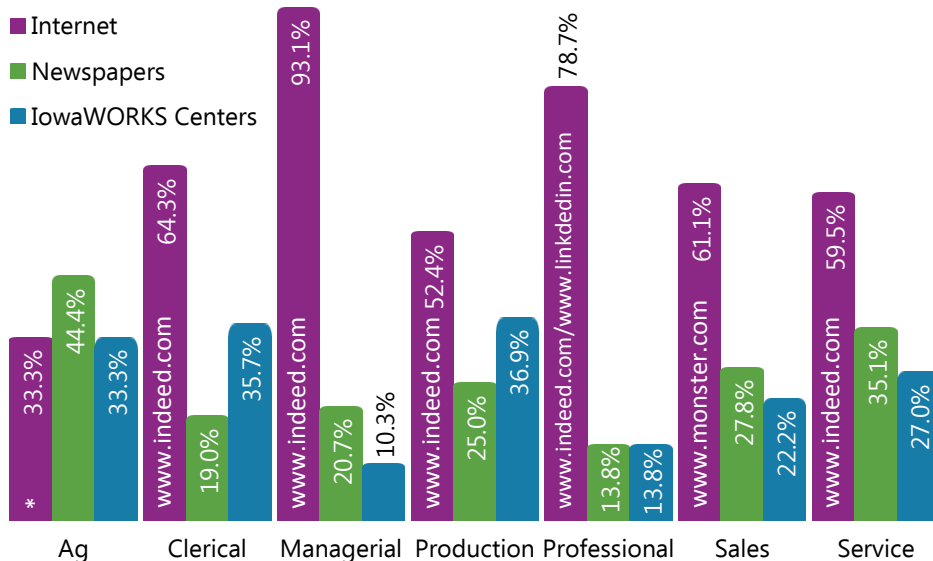

RESOURCES BY OCCUPATIONAL CATEGORY